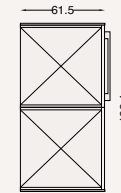

in abbinamento

Omega
sedia

Basic
tavolo

Glass 2.0

6

smallkitchens

Glass 2.0

LAMINAM