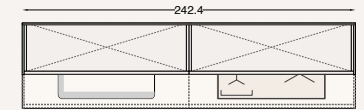

in abbinamento

Omega
sedia

Basic
tavolo

Glass 2.0

6

smallkitchens

Glass 2.0

LAMINAM